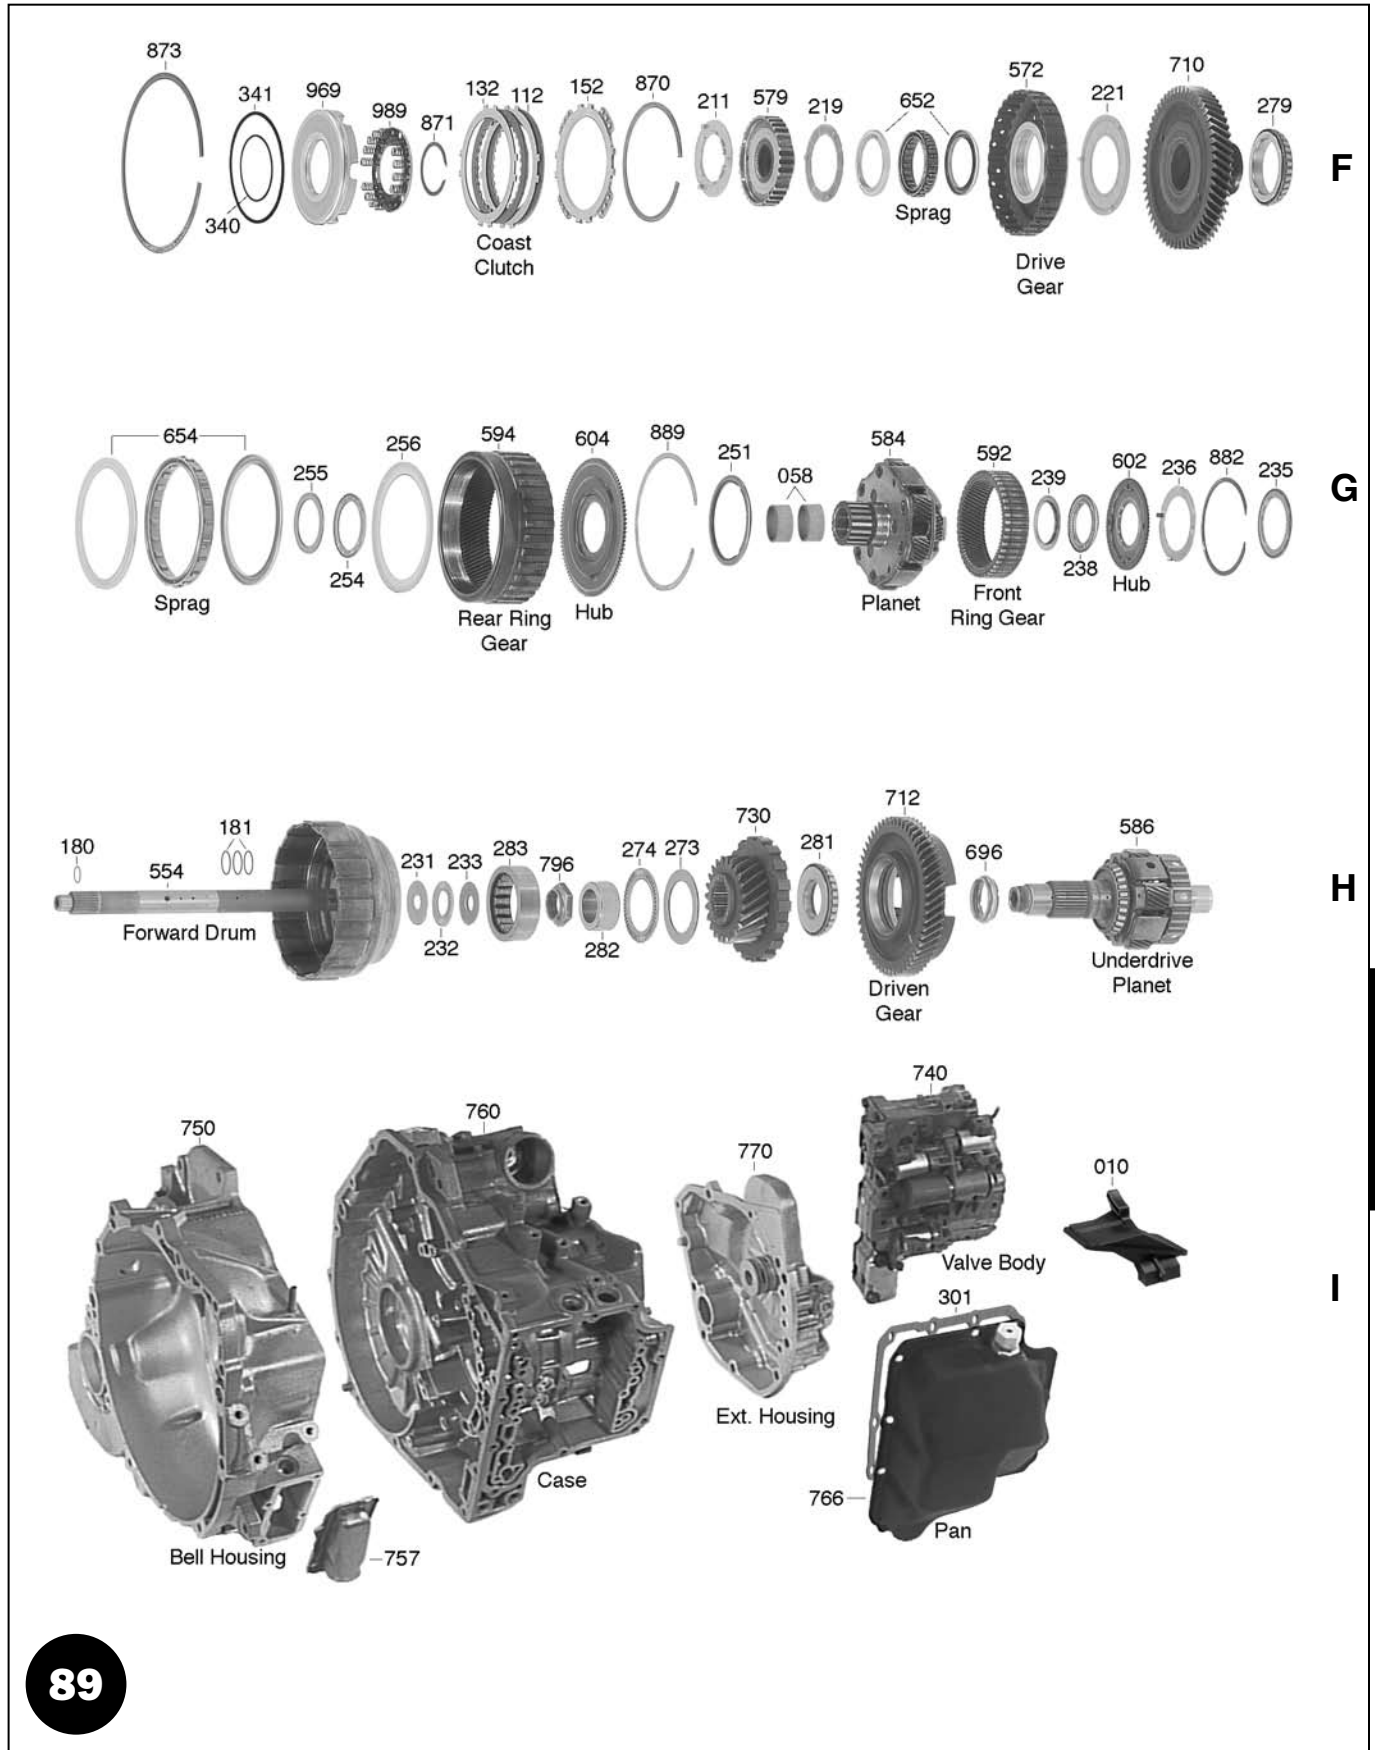

AW50-40LE (AF14-20) AW50-42LE/LM

AISIN WARNER

89010A
Filter Exc. Saab

89010B
Filter Saab

OPEL (Vectra, Astra, Calibra, Cavalier) - AW50-40LE/LM	89-Up
VOLVO (850, 700 Series)	89-Up
Suzuki Esteem, Baleno, Daihatsu Charade	
OPEL (Astra, Corsa, Tigra, Vectra) - AW60-40LE	93-Up
SAAB 9'3, 9'5 - AW5042LE/LM	98-Up

ILL.	DESCRIPTION	QTY.	YEAR	PART NO.	REFERENCE NO.
MASTER OVERHAUL KITS (WITH STEELS) (1)					
006E	50-40LE, 50-42LE (AF14-20)	1	89-98	89006AF	K3900A
006E	50-40LE, 50-42LE (AF14-20)	1	99-Up	89006BF	K3900B
LESS STEEL KITS (1)					
004E	50-40LE, 50-42LE (AF14-20)	1	89-98	89004AF	K3900A-LS
004E	50-40LE, 50-42LE (AF14-20)	1	99-Up	89004BF	K3900B-LS
<i>(1) To Service AW 5042LM, also order 89104B & 89106A frictions, 39124B steels.</i>					
OVERHAUL KITS (W/ RINGS & SEALS)					
002E	50-40LE, 50-42LE (AF14-20)	1	89-Up	89002AF	K39900A
FILTERS					
010I	Filter (Exc. 99-Up SAAB)	1	89-Up	89010A	39800
010I	Filter (99-Up SAAB)	1	99-Up	89010B	39800A
BANDS					
Prefix Key: B = Borg Warner, A = OEM (Exc. BW), N = All Other New, R = Relined					
022D	Intermediate	1	89-Up	89022A	39700
BUSHINGS					
030E	Bushing Kit	1	89-Up	89030A	K39901A
034A	Pump	1	89-Up	57034A	46001
METAL CLAD SEALS					
070A	Front Converter Housing	1	89-Up	57070A	46200B
076E	Axle (Volvo)	2	89-Up	89076	39201
076E	Axle (Opel, Saab)	2	89-Up	83076C	65201A
076E	Axle (Right Side) (Awd)	1	01-Up	89076A	39201H
FRICTION PLATES					
102D	Underdrive (C3) (4.260" OD)	3-4	89-98	89106	39102
102D	Underdrive (C3) (4.482" OD)	3-4	99-Up	89106A	39102A
104A	2nd Brake (B2) (.067")	3	89-98	89104	39100
104A	2nd Brake (B2) (.067") (50-42LE)	3-6	99-Up	89104A	39100A
104A	2nd Brake (B2) (.075") (50-42LM)	4	99-Up	89104B	39100B
106C	Direct (C2)	2-4	89-Up	89106	39102
108C	Forward (C1)	4	89-Up	89108	39106
112F	2nd Coast (B1)	4	89-Up	89106	39102
114B	Low Reverse (B3)	5-6	89-Up	89114	39104
STEEL PLATES					
122D	Underdrive (C3) (8T)	3	89-98	89132	39103
122D	Underdrive (C3) (18T) (.071")	4	99-Up	89126A	39109A
122D	Underdrive (C3) (18T) (.098")	3	99-Up	89132A	39103A
124A	2nd Brake (B2) (.071") (Large ID)	2	89-98	89124C	N/A
124A	2nd Brake (B2) (.071") (Large ID) (50-42LM)	2	99-Up	89124B	39101B
124A	2nd Brake (B2) (.098") (Small ID)	2	89-98	89124	39101
124A	2nd Brake (B2) (.098") (Small ID) (50-42LE)	2	99-Up	89124A	39101A